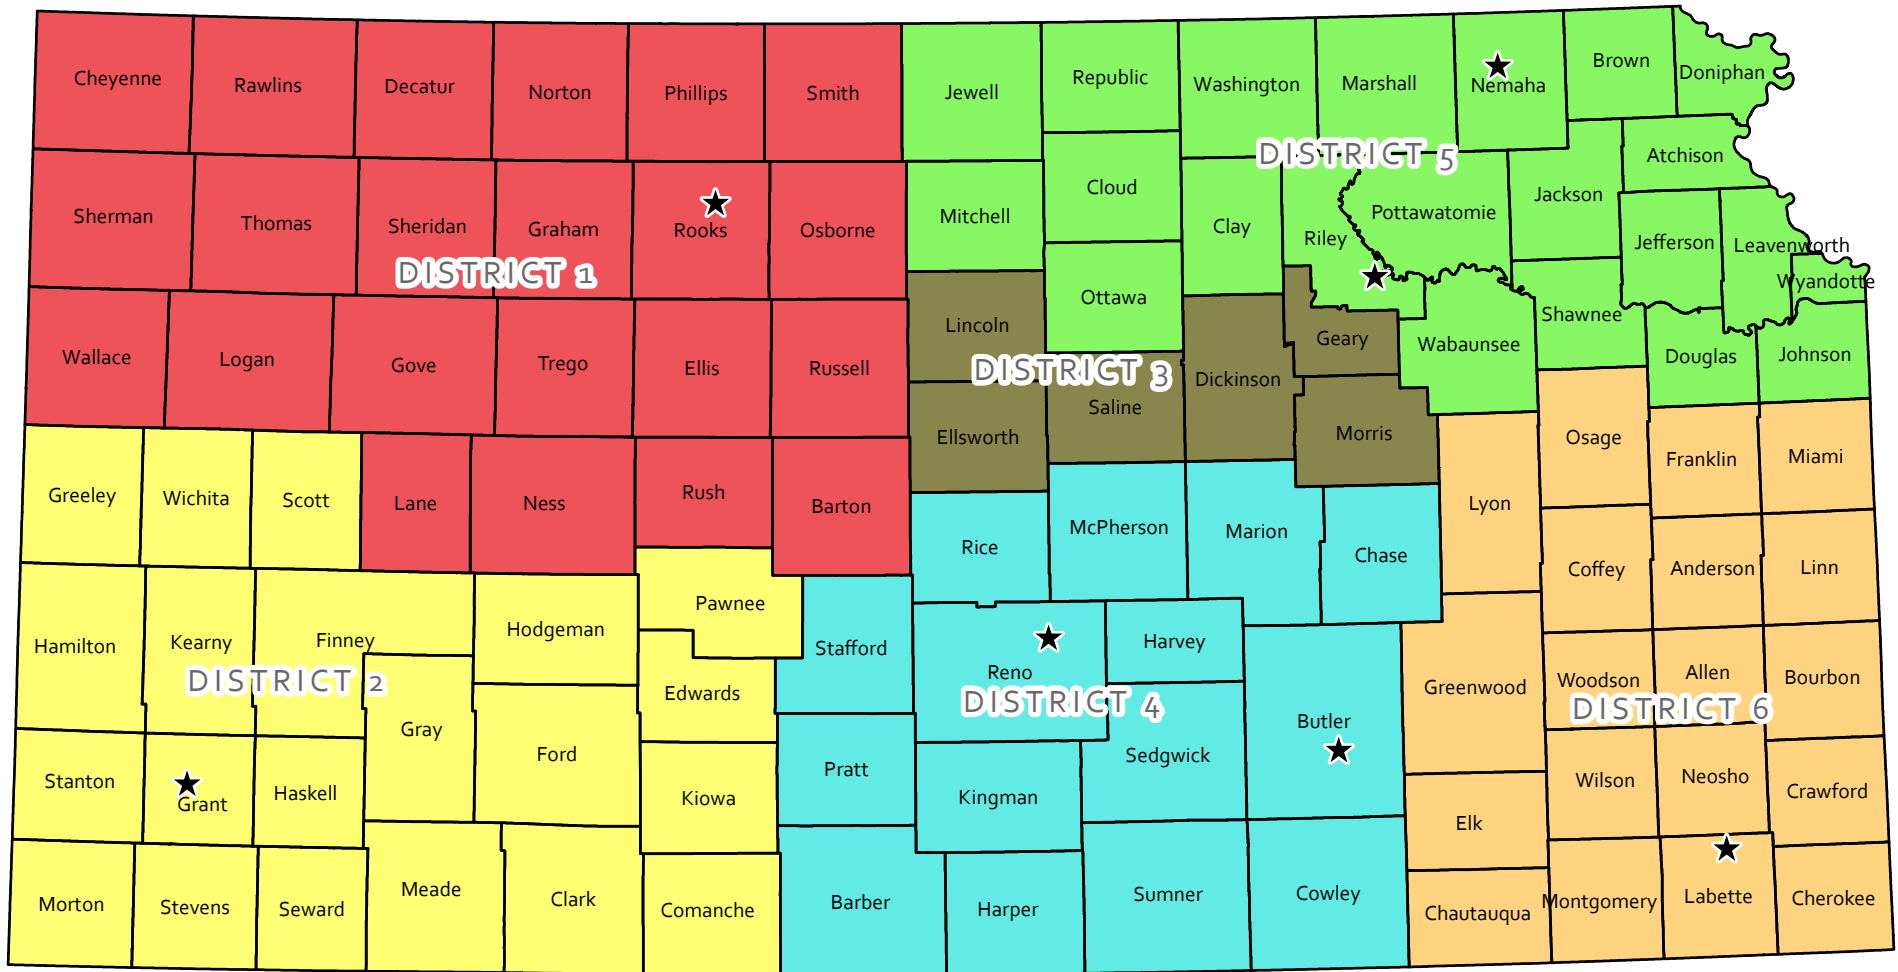

Fire Management Districts

 District 1
Chris Hanson
cehjr@ksu.edu
817-907-5302

 District 3
Eric Ward
eward@ksu.edu
785-532-3307

 District 4
Dennis Carlson
dcarlson@ksu.edu
620-669-7061

 District 6
Jesse Sloan
jdsloan@ksu.edu
620-820-6129